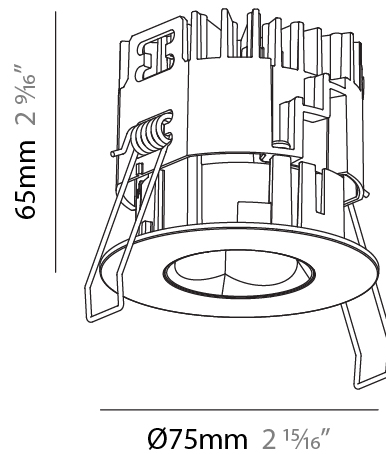

GENERAL

Series: Oiko Pro
Subseries: Oiko Pro Round
Brand: Prolicht
Division: Architectural
Mounting Type: Recessed
Mounting Location: Ceiling
Subcategory: Downlight

PHYSICAL

Shape: Round
Diameter (mm): 75
Diameter (in): 2 ¹⁵/₁₆
Height (mm): 65
Height (in): 2 ⁹/₁₆
Ceiling Thickness (mm): 1 - 25
Ceiling Thickness (in): 1/16 - 1 3/16
Min. Recessing Depth (mm): 70
Min. Recessing Depth (in): 2 ³/₄
Light Distribution: Direct
Diffuser: Lens Pack - Spread Lens / Linear Spread Lens / Honeycomb Louver
Fixture Finish: [SSR / BKV / CWI / CRY / HAB / LAG / UFT / ITA / RUA / RUR / MIC / FTG / MYG / TWT / LOD / PUS / FRO / FUP / KIA / POP / BLS / SPG / MEY / GOH / GUM / CHC / COM / ABZ / JAG / OBR / MOS / ROR](#)
Fixture Material: Aluminum Die Cast
Cut-out Measurements: 68mm / 2 11/16" Diameter

ELECTRICAL

Lamp Type: LED (Zhaga Standard)
Input Wattage (W): 14
Total Output Wattage (W): 12.7
Dimming: Dali Dimming
Driver Included: No
Driver Location: Recessed Housing
Driver Type: Constant Current - Universal (120Vac only for DALI driver)
Driver Class: Class 2
Input Voltage (V): 120 - 277
Constant Current (MA): 700

LED

Color Temperature (°K): 2700-6500 Tunable White
Max. Delivered Lumen (lm): 1129
Nominal Lumen (lm): 1460
CRI: >93 CRI
Lamp Life (hrs): 50000
Special LEDs offerings: Tunable White

OPTICAL

Reflector°: 36
Adjustability: Fixed

RATINGS AND CERTIFICATIONS

Certified By: Certified for North American Standards
IP rating: IP20