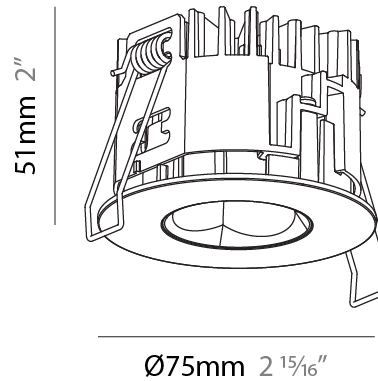

GENERAL

Series: Oiko Pro
Subseries: Oiko Pro Round
Brand: Prolicht
Division: Architectural
Mounting Type: Recessed
Mounting Location: Ceiling
Subcategory: Downlight

PHYSICAL

Shape: Round
Diameter (mm): 75
Diameter (in): 2 15/16
Height (mm): 51
Height (in): 2
Ceiling Thickness (mm): 1 - 25
Ceiling Thickness (in): 1/16 - 1 3/16
Min. Recessing Depth (mm): 55
Min. Recessing Depth (in): 2 3/16
Light Distribution: Direct
Diffuser: Lens Pack - Spread Lens / Linear Spread Lens / Honeycomb Louver
Fixture Finish: SSR / BKV / CWI / CRY / HAB / LAG / UFT / ITA / RUA / RUR / MIC / FTG / MYG / TWT / LOD / PUS / FRO / FUP / KIA / POP / BLS / SPG / MEY / GOH / GUM / CHC / COM / ABZ / JAG / OBR / MOS / ROR
Fixture Material: Aluminum Die Cast
Cut-out Measurements: 68mm / 2 11/16" Diameter

ELECTRICAL

Lamp Type: LED (Zhaga Standard)
Input Wattage (W): 14
Total Output Wattage (W): 12.7
Dimming: Dali Dimming
Driver Included: No
Driver Location: Recessed Housing
Driver Type: Constant Current - Universal (120Vac only for DALI driver)
Driver Class: Class 2
Input Voltage (V): 120 - 277
Constant Current (MA): 700

LED

Color Temperature (°K): 2700-6500 Tunable White
Max. Delivered Lumen (lm): 1240
Nominal Lumen (lm): 1460
CRI: >93 CRI
Lamp Life (hrs): 50000
Special LEDs offerings: Tunable White

OPTICAL

Reflector°: 52
Adjustability: Fixed

RATINGS AND CERTIFICATIONS

Certified By: Certified for North American Standards
IP rating: IP20