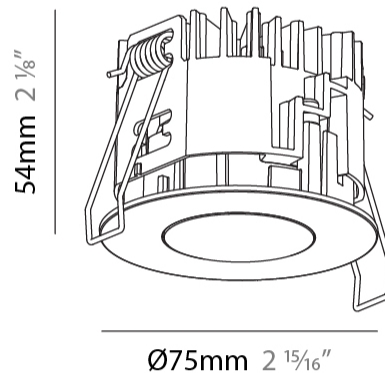

GENERAL

Series: Oiko Pro
Subseries: Oiko Pro Wallwash
Brand: Prolicht
Division: Architectural
Mounting Type: Recessed
Mounting Location: Ceiling
Subcategory: Downlight

PHYSICAL

Shape: Round
Diameter (mm): 75
Diameter (in): 2 ¹⁵/₁₆
Height (mm): 54
Height (in): 2 ¹/₈
Ceiling Thickness (mm): 1 - 25
Ceiling Thickness (in): 1/16 - 1 3/16
Min. Recessing Depth (mm): 60
Min. Recessing Depth (in): 2 ³/₈
Light Distribution: Downlight
Fixture Finish: SSR / BKV / CWI / CRY / HAB / LAG / UFT / ITA / RUA / RUR / MIC / FTG / MYG / TWT / LOD / PUS / FRO / FUP / KIA / POP / BLS / SPG / MEY / GOH / GUM / CHC / COM / ABZ / JAG / OBR / MOS / ROR
Fixture Material: Aluminum Die Cast
Cut-out Measurements: 68mm / 2 11/16" Diameter

ELECTRICAL

Lamp Type: LED (Zhaga Standard)
Input Wattage (W): 14
Total Output Wattage (W): 12.7
Dimming: Dali Dimming
Driver Included: No
Driver Location: Recessed Housing
Driver Type: Constant Current - Universal (120Vac only for DALI driver)
Driver Class: Class 2
Input Voltage (V): 120 - 277
Constant Current (mA): 700

LED

Color Temperature (°K): 2700-6500 Tunable White
Max. Delivered Lumen (lm): 1159
Nominal Lumen (lm): 1460
CRI: >90 CRI
Lamp Life (hrs): 50000
Special LEDs offerings: Tunable White

OPTICAL

Adjustability: Fixed

RATINGS AND CERTIFICATIONS

Certified By: Certified for North American Standards
IP rating: IP54