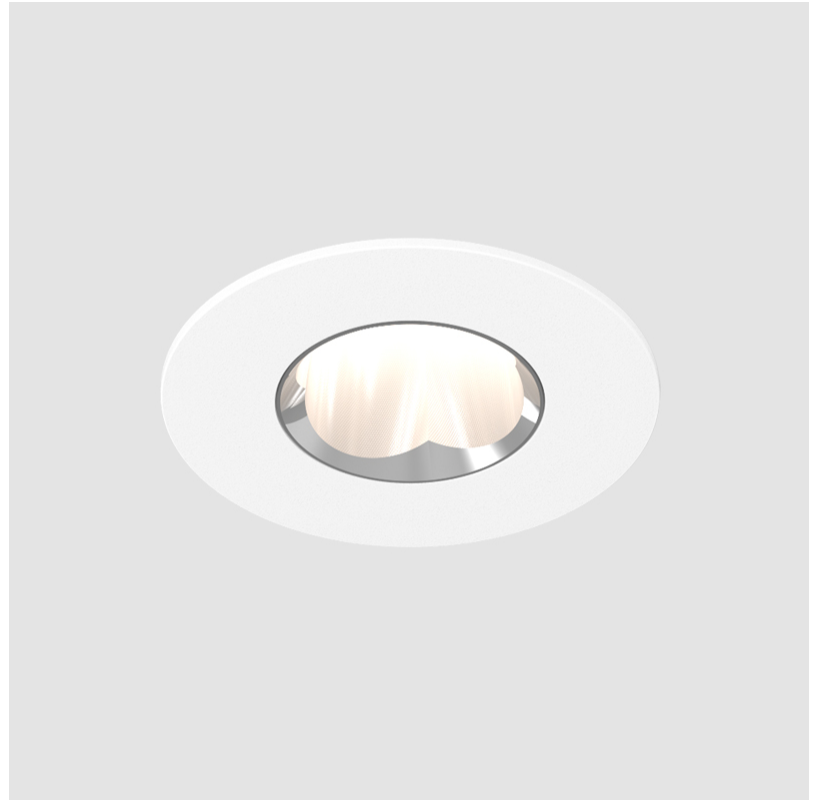

GENERAL

Series: Oiko Pro
Subseries: Oiko Pro Round
Brand: Prolicht
Division: Architectural
Mounting Type: Recessed
Mounting Location: Ceiling
Subcategory: Downlight

PHYSICAL

Shape: Round
Diameter (mm): 75
Diameter (in): 2 15/16
Height (mm): 51
Height (in): 2
Ceiling Thickness (mm): 1 - 25
Ceiling Thickness (in): 1/16 - 1 3/16
Min. Recessing Depth (mm): 55
Min. Recessing Depth (in): 2 3/16
Light Distribution: Direct
Diffuser: Lens Pack - Spread Lens / Linear Spread Lens / Honeycomb Louver
Fixture Finish: SSR / BKV / CWI / CRY / HAB / LAG / UFT / ITA / RUA / RUR / MIC / FTG / MYG / TWT / LOD / PUS / FRO / FUP / KIA / POP / BLS / SPG / MEY / GOH / GUM / CHC / COM / ABZ / JAG / OBR / MOS / ROR
Fixture Material: Aluminum Die Cast
Cut-out Measurements: 68mm / 2 11/16" Diameter

ELECTRICAL

Lamp Type: LED (Zhaga Standard)
Input Wattage (W): 14
Total Output Wattage (W): 12.7
Dimming: Dali Dimming
Driver Included: No
Driver Location: Recessed Housing
Driver Type: Constant Current - Universal (120Vac only for DALI driver)
Driver Class: Class 2
Input Voltage (V): 120 - 277
Constant Current (MA): 700

LED

Color Temperature (°K): 2700-6500 Tunable White
Max. Delivered Lumen (lm): 1240
Nominal Lumen (lm): 1460
CRI: >93 CRI
Lamp Life (hrs): 50000
Special LEDs offerings: Tunable White

OPTICAL

Reflector°: 52
Adjustability: Fixed

RATINGS AND CERTIFICATIONS

Certified By: Certified for North American Standards
IP rating: IP20